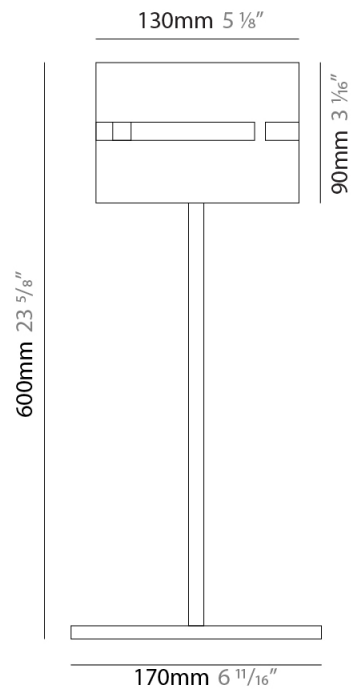

LUZ OCULTA METAL PORTABLE

D54026-

base number   Finish
Options

1. To build a product code in our configurator select the specify button on the base model # product page
2. To build a manual product code on this datasheet choose from the options listed below in blue font and add the suffix to the base model #

GENERAL

Series: Luz Oculta
Subseries: Luz Oculta Metal
Brand: Fambuena
Division: Design
Mounting Type: Portable
Mounting Location: Table
Subcategory: Table

PHYSICAL

Shape: Cylinder
Diameter (mm): 120
Diameter (in): 4 ¾
Height (mm): 500
Height (in): 19 11/16
Light Distribution: Direct / Indirect
Fixture Finish: [BRA](#) / [BRZ](#) / [ABR](#)
Fixture Material: Metal
Upon Request: Bolt Down

ELECTRICAL

Number of Lamps: 1
Lamp Type: LED Retrofit
Lamp Shape: T4
Bulb Included: Bulb Not Included
Max. Wattage Per Lamp (W): 5
Lamp Base: G9
Input Voltage (V): 120

LED

OPTICAL

RATINGS AND CERTIFICATIONS

Certified By: Certified for North American Standards
IP rating: IP20

PROJECT	_____
TYPE	_____
SPECIFIER	_____
QUANTITY	_____
DATE	_____